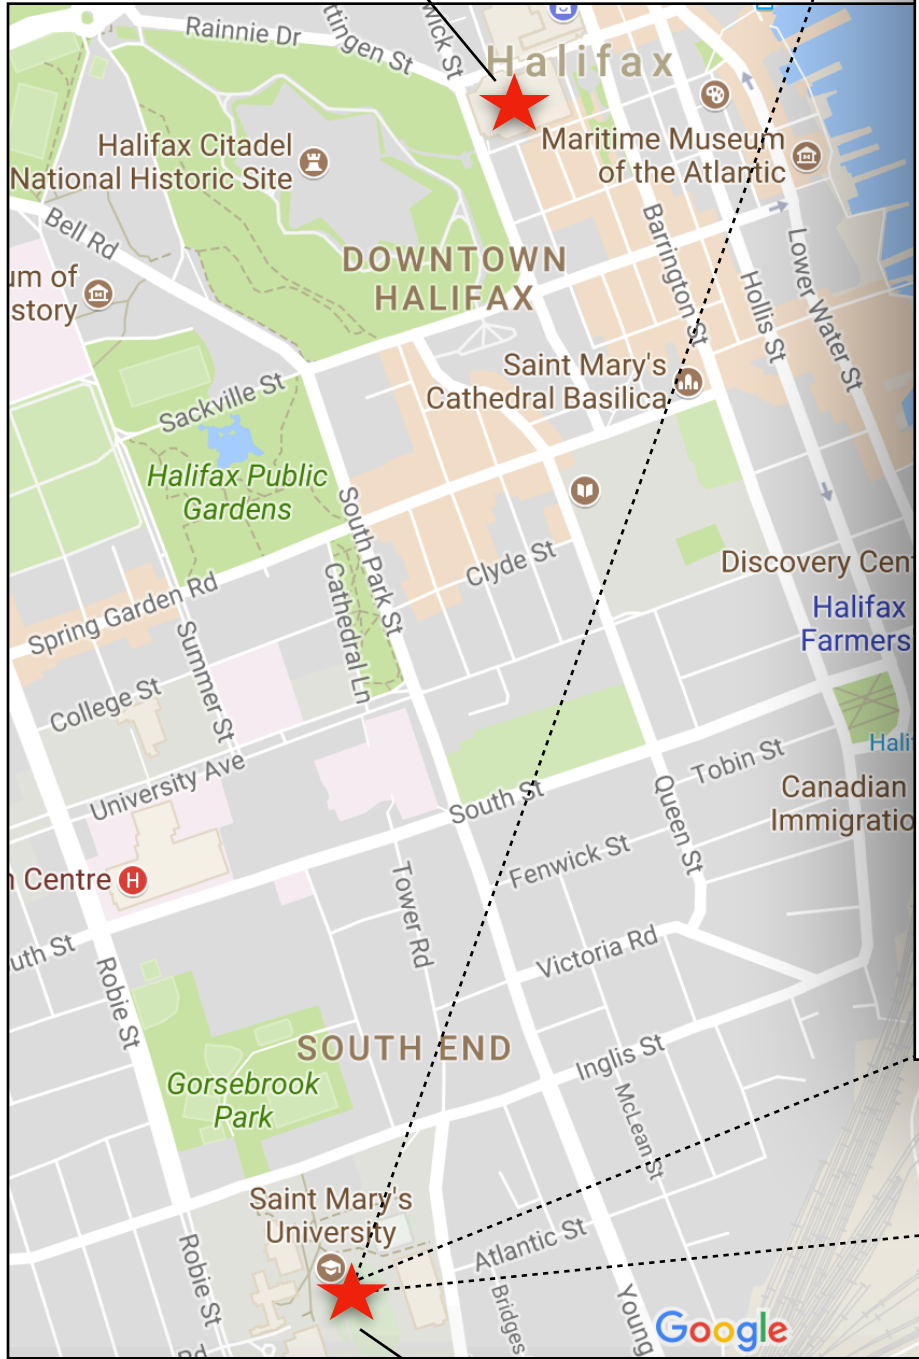

# SMM Conference Location

**Saint Mary's  
University**

One University. One World. Yours.

## CAMPUS MAP

**Meeting:  
McNally Main  
Auditorium  
(Room MM 113)**

### Parking

1. Arena - General, Meters
2. Tower Rd - Meters
3. Homburg Members Parking Only
4. Rice - General, Meters
5. Oaks - General
6. Sobeys / Gorsebrook - General, Faculty
7. McNally Main - Faculty
8. McNally East - Meters, Accessible
9. Science - General, Meters, Faculty

<b>A</b> Atrium	<b>ME</b> McNally East	<b>PPL</b> Patrick Power Library	<b>883</b> 883 Robie St
<b>AA</b> Alumni Arena	<b>MM</b> McNally Main	<b>RR</b> Rice Residence	<b>867</b> 867 Robie St
<b>B</b> Burke Building	<b>MN</b> McNally North	<b>S</b> Science Building	<b>960</b> TESL / BDC
<b>HC</b> Homburg Centre for Health and Wellness	<b>MS</b> McNally South	<b>SB</b> Sobeys Building	<b>5907</b> 5907 Gorsebrook Ave
<b>LA</b> Loyola Academic Complex	<b>O</b> The Oaks	<b>SC</b> O'Donnell Hennessey Student Centre	<b>5960</b> Gorsebrook Research Institute
<b>LR</b> Loyola Residence	<b>P</b> Parking	<b>VR</b> Vanier Residence	