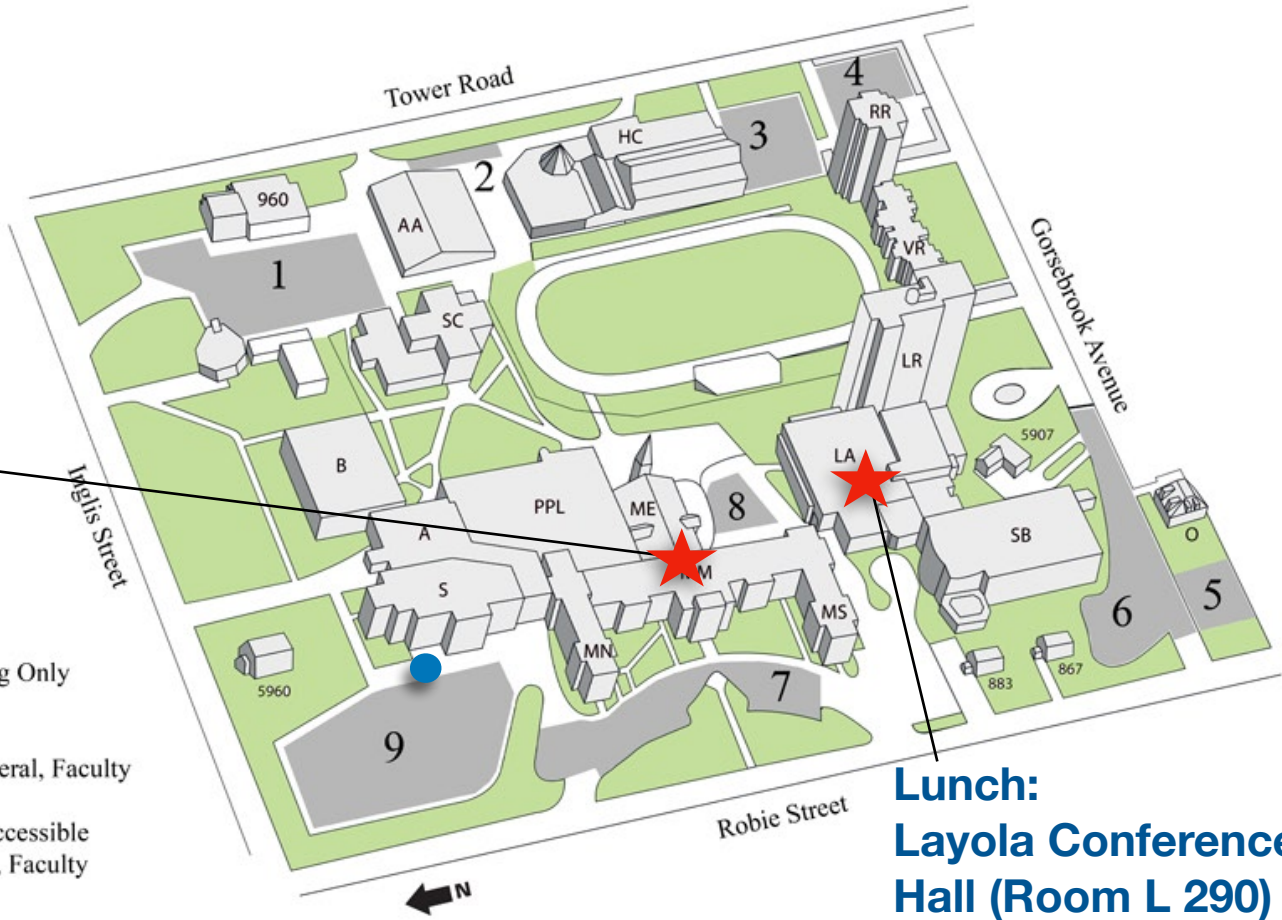

## CAMPUS MAP

**Meeting:  
McNally Main  
Auditorium  
(Room MM 113)**

### Parking

1. Arena - General, Meters
2. Tower Rd - Meters
3. Homburg Members Parking Only
4. Rice - General, Meters
5. Oaks - General
6. Sobeys / Gorsebrook - General, Faculty
7. McNally Main - Faculty
8. McNally East - Meters, Accessible
9. Science - General, Meters, Faculty

<b>A</b> Atrium	<b>ME</b> McNally East	<b>PPL</b> Patrick Power Library	<b>883</b> 883 Robie St
<b>AA</b> Alumni Arena	<b>MM</b> McNally Main	<b>RR</b> Rice Residence	<b>867</b> 867 Robie St
<b>B</b> Burke Building	<b>MN</b> McNally North	<b>S</b> Science Building	<b>960</b> TESL / BDC
<b>HC</b> Homburg Centre for Health and Wellness	<b>MS</b> McNally South	<b>SB</b> Sobeys Building	<b>5907</b> 5907 Gorsebrook Ave
<b>LA</b> Loyola Academic Complex	<b>O</b> The Oaks	<b>SC</b> O'Donnell Hennessey Student Centre	<b>5960</b> Gorsebrook Research Institute
<b>LR</b> Loyola Residence	<b>P</b> Parking	<b>VR</b> Vanier Residence	

**Lunch:  
Layola Conference  
Hall (Room L 290)**